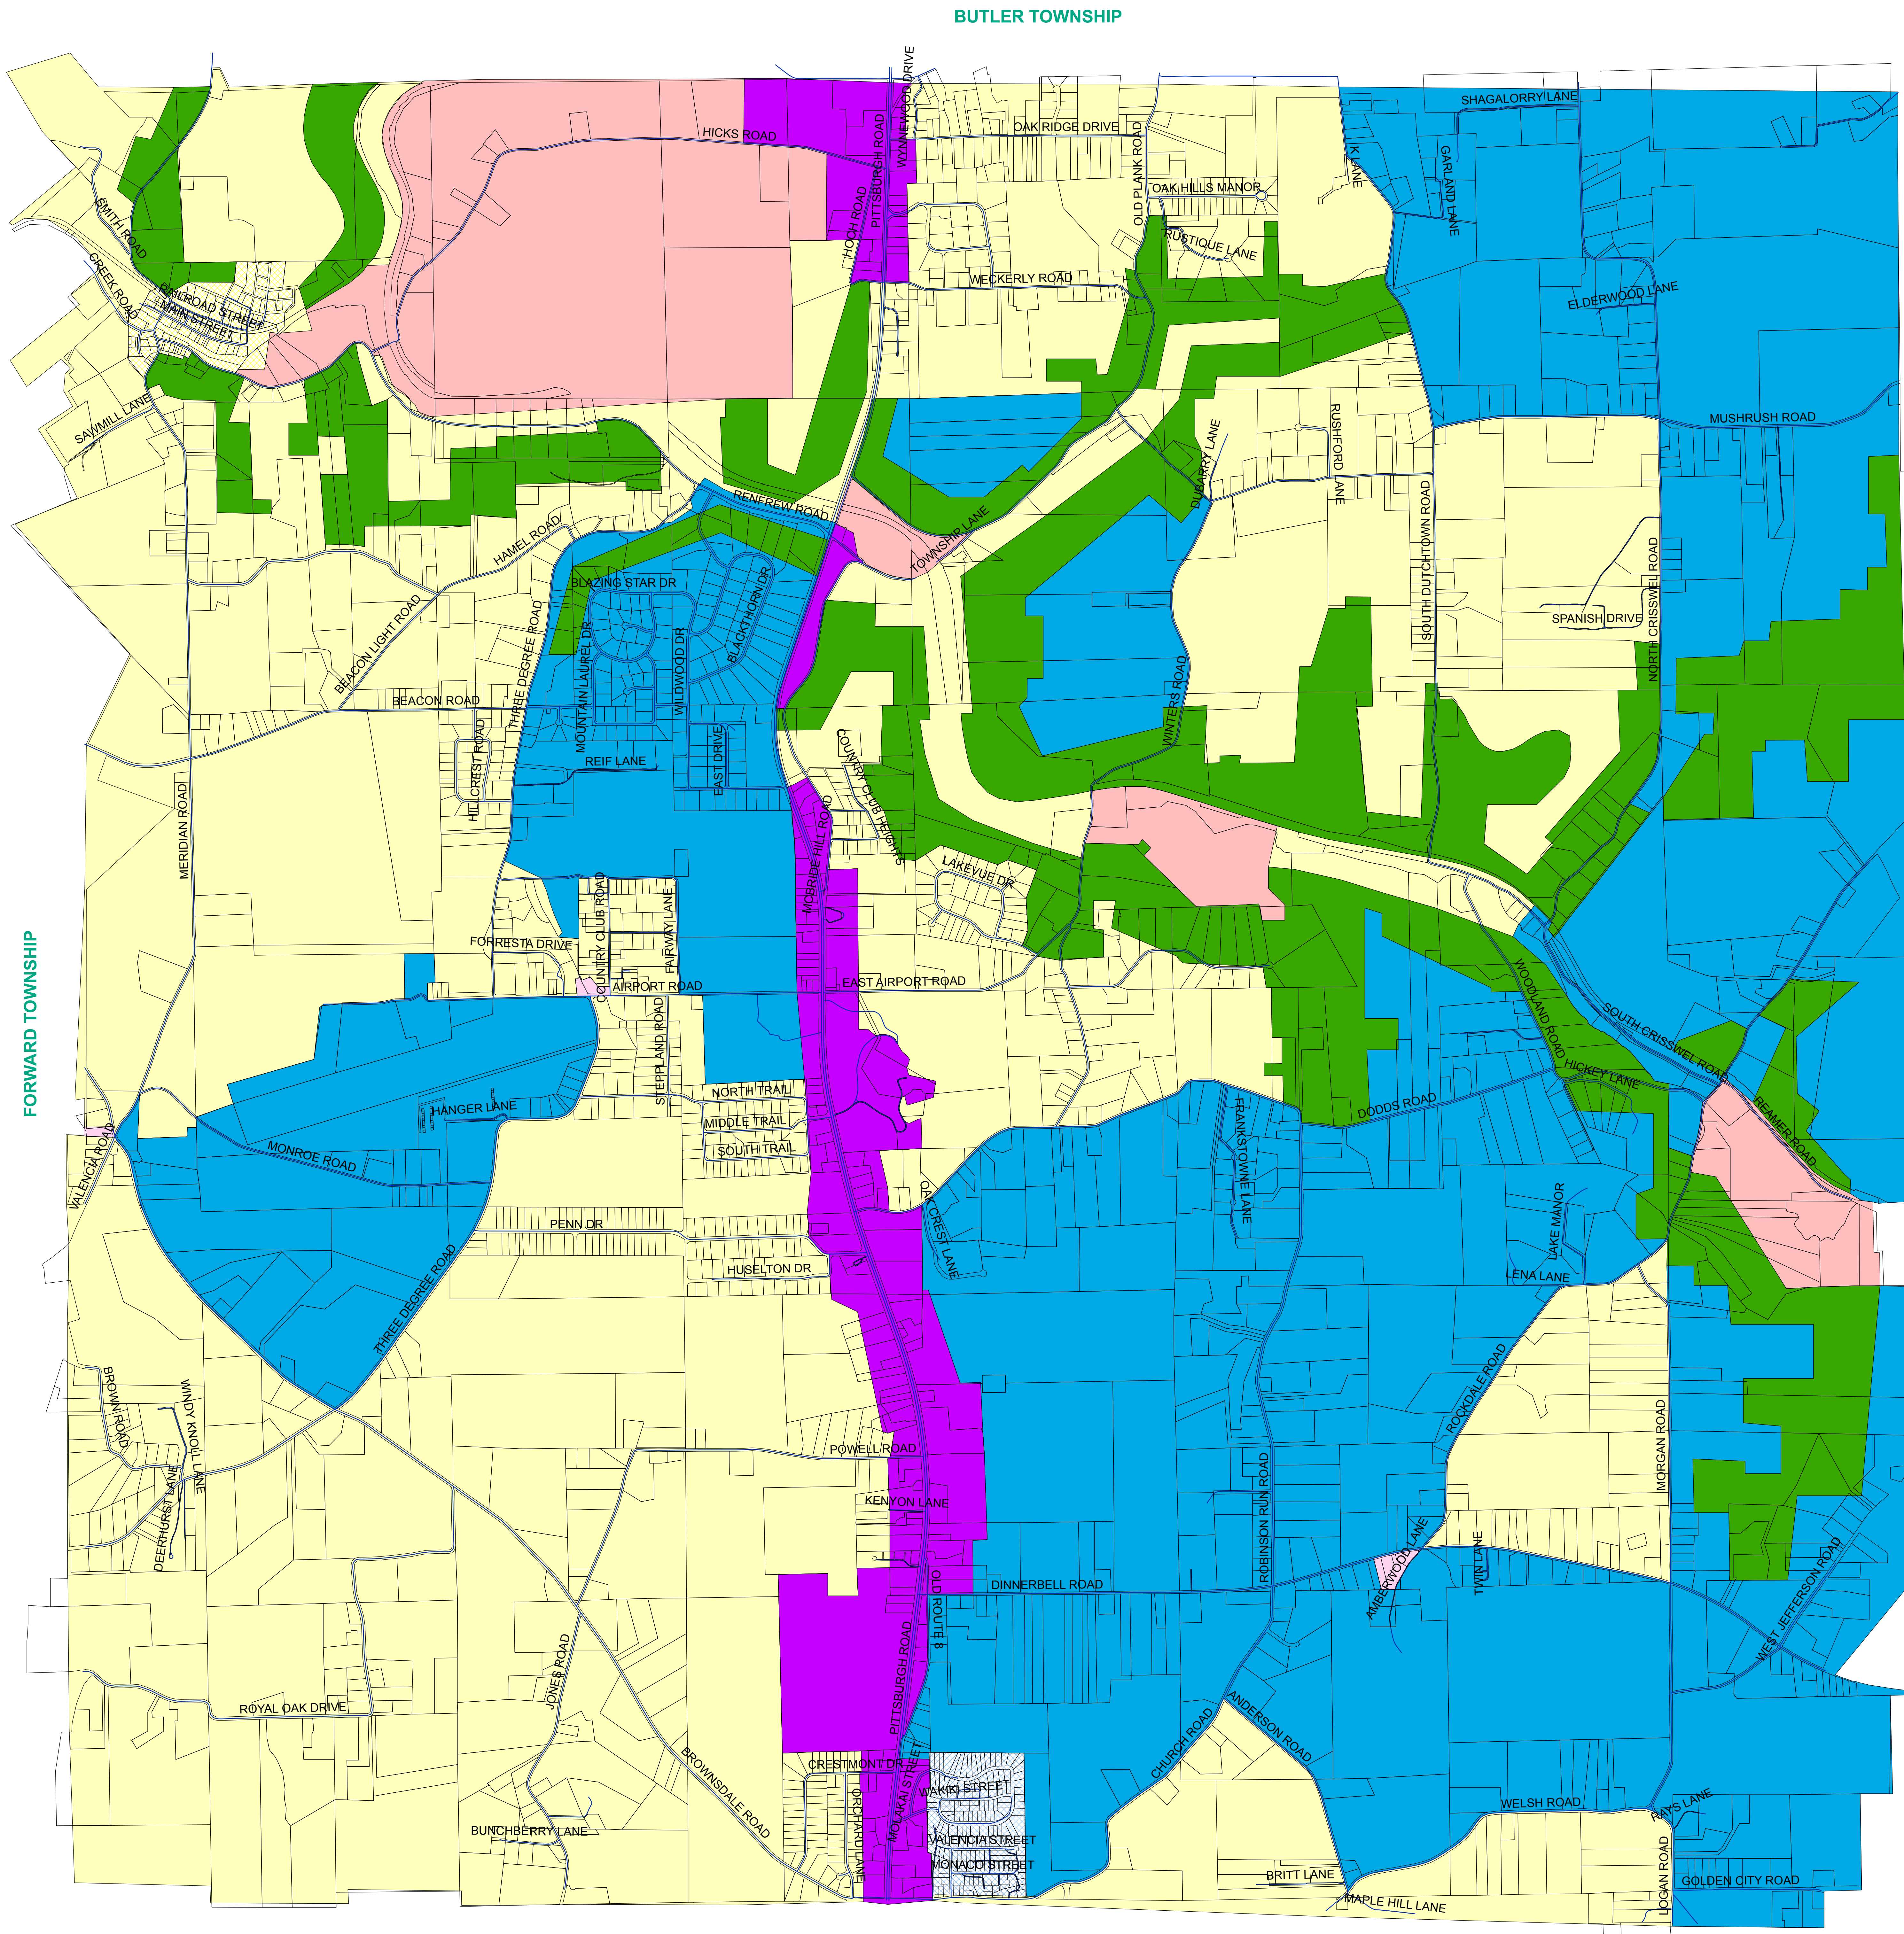

PENN TOWNSHIP BUTLER COUNTY

ZONING MAP

- Penn_Twp_parcels
- ZONING DISTRICTS**
- C1 - Neighborhood Commercial
 - C2 - Highway Commercial
 - M - Planned Light Industrial
 - OZ1 - Overlay Zone Renfrew
 - OZ2 - Overlay Zone Port O' Call
 - R1 - One Family Residential
 - RE - Residential Estate
 - S - Conservancy

This is to certify that this map is the official Zoning District Map, a part of the Zoning Ordinance of Penn Township, Butler County, Pennsylvania.

Adopted: August 13, 1962 as ammended

Scale: One inch represents 900 feet

This map is prepared for presentation purposes only. Reliance on the accuracy for legal arguments is not recommended due to the nature of the primary source material.

BUTLER TOWNSHIP

MIDDLESEX TOWNSHIP

FORWARD TOWNSHIP

JEFFERSON TOWNSHIP