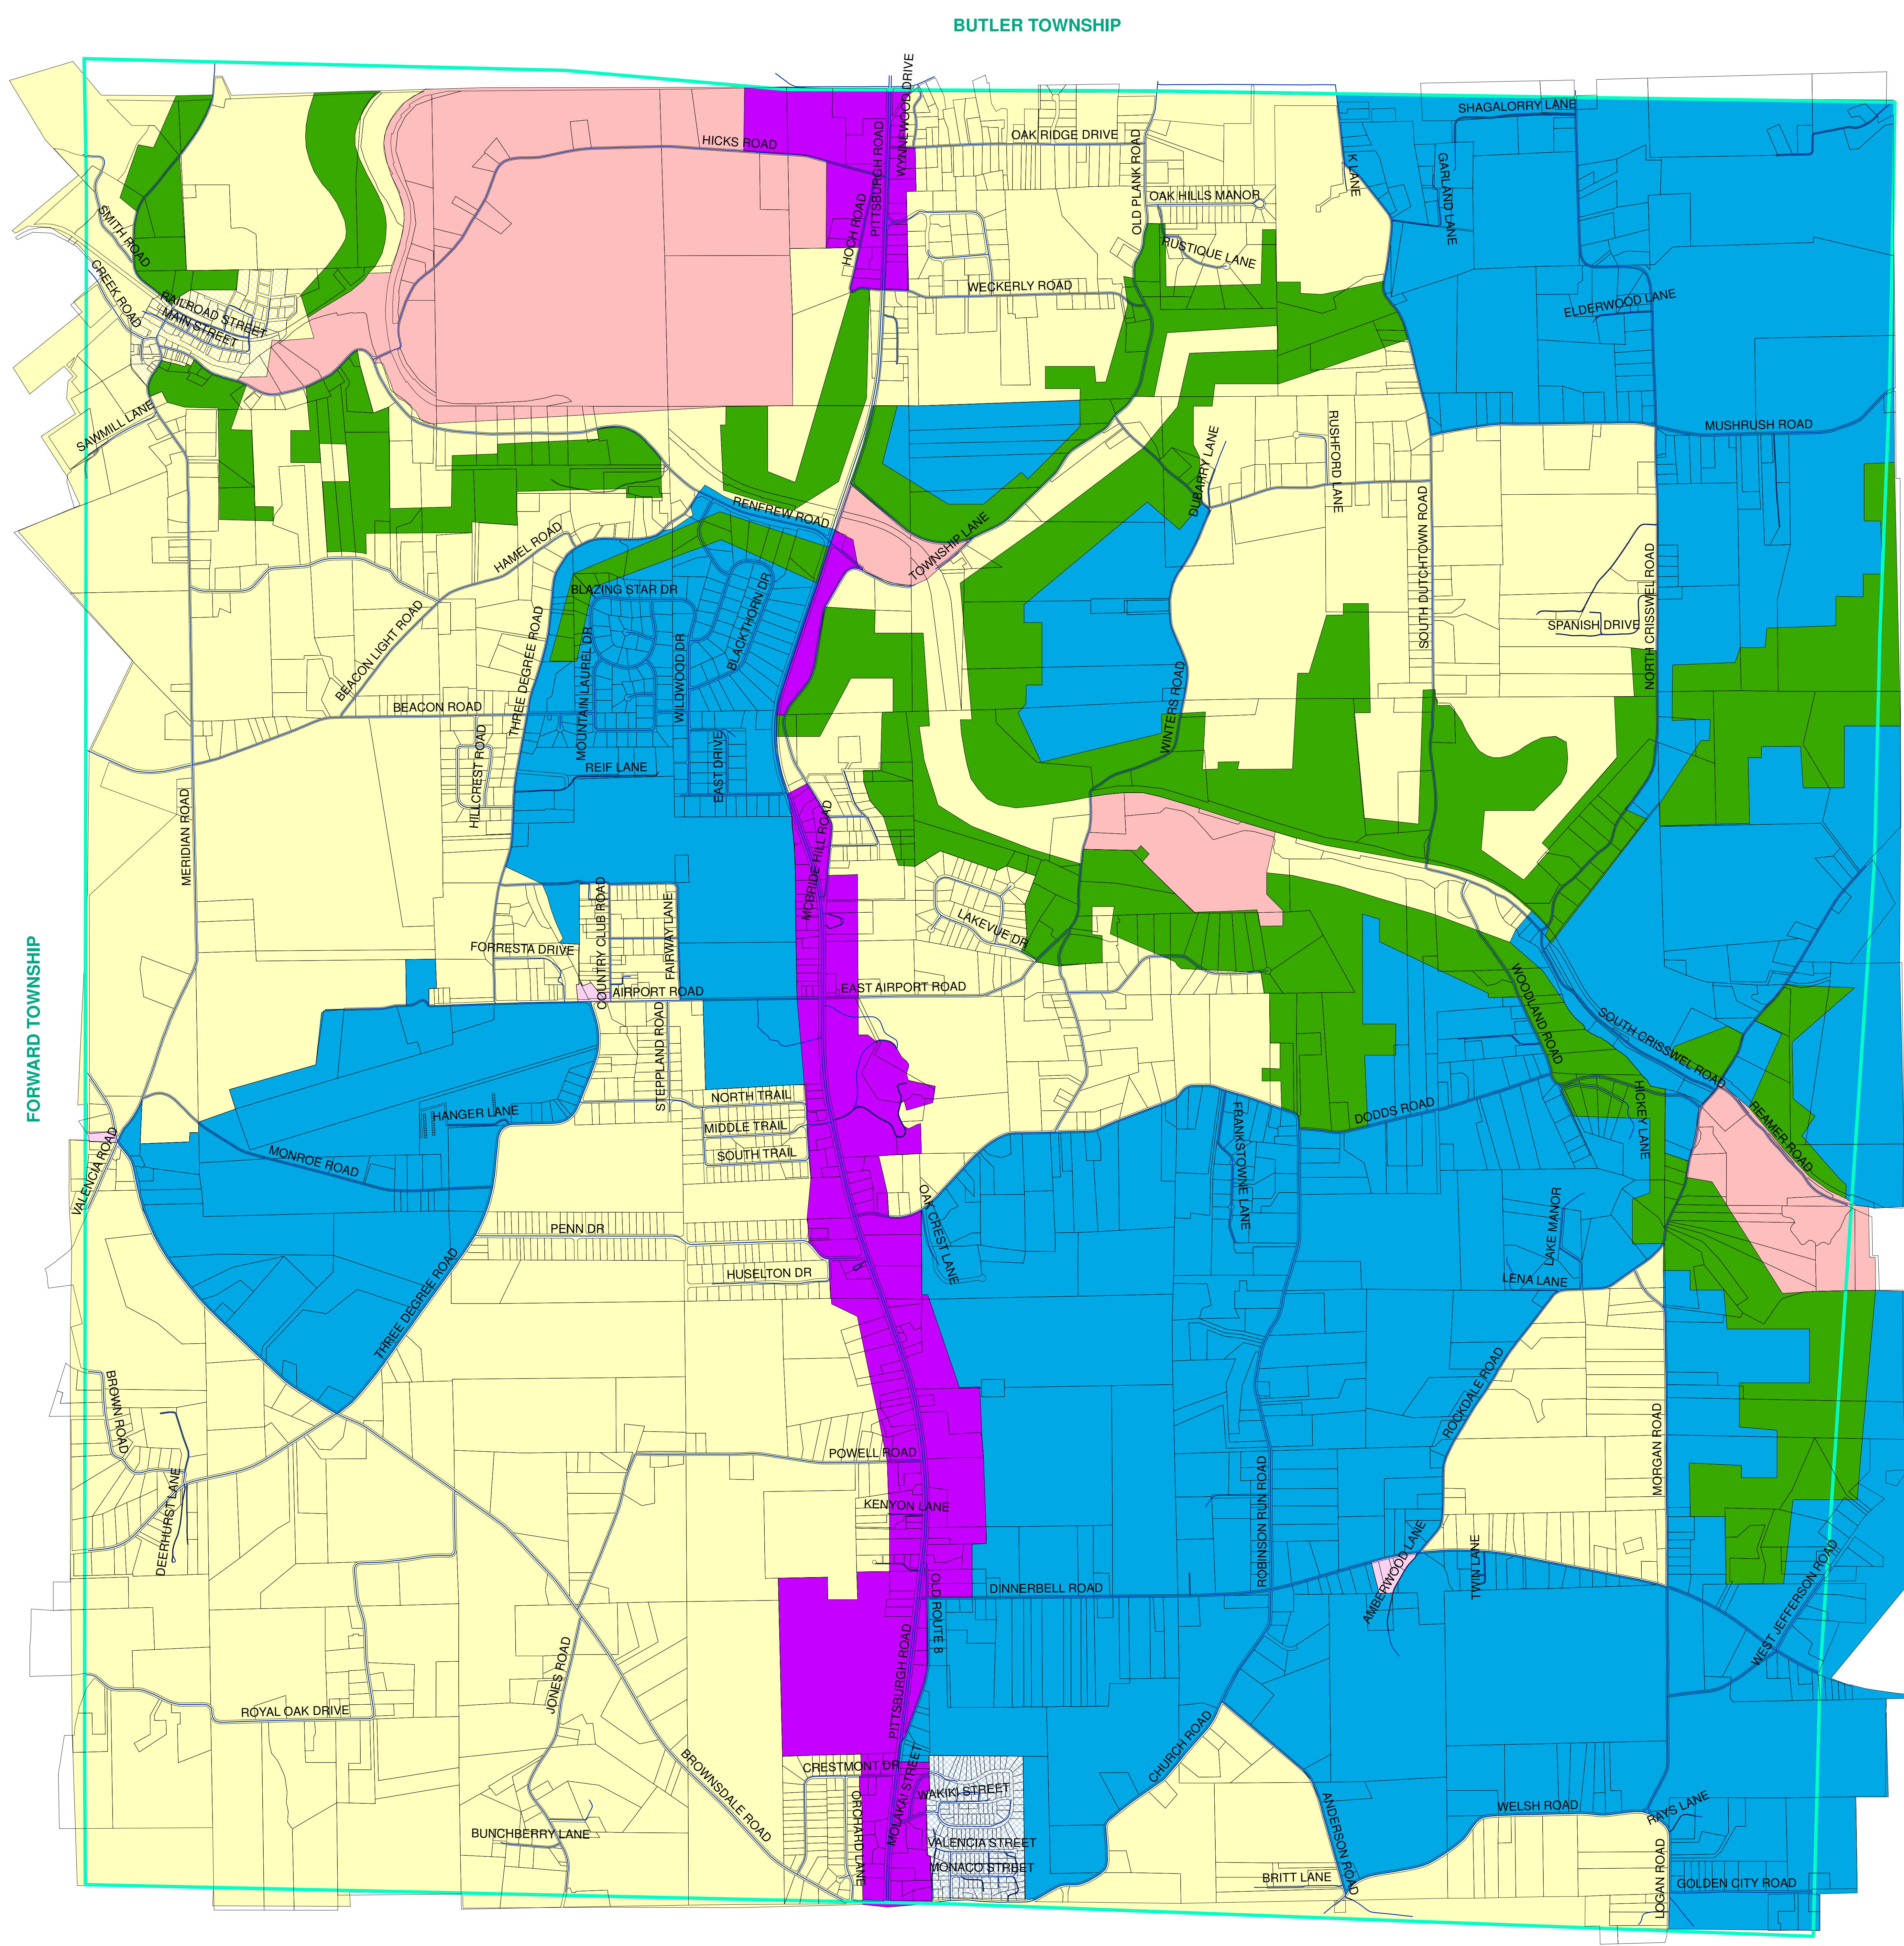

PENN TOWNSHIP BUTLER COUNTY

ZONING MAP

- ZONING DISTRICTS**
- C1 - Neighborhood Commercial
 - C2 - Highway Commercial
 - I-L - Limited Industrial
 - OZ1 - Overlay Zone Renfrew
 - OZ2 - Overlay Zone Port O' Call
 - R1 - One Family Residential
 - RE - Residential Estate
 - S - Conservancy

This is to certify that this map is the official Zoning District Map, a part of the Zoning Ordinance of Penn Township, Butler County, Pennsylvania.

Adopted: August 13, 1962 as amended

This map is prepared for presentation purposes only. Reliance on the accuracy for legal arguments is not recommended due to the nature of the primary source material.